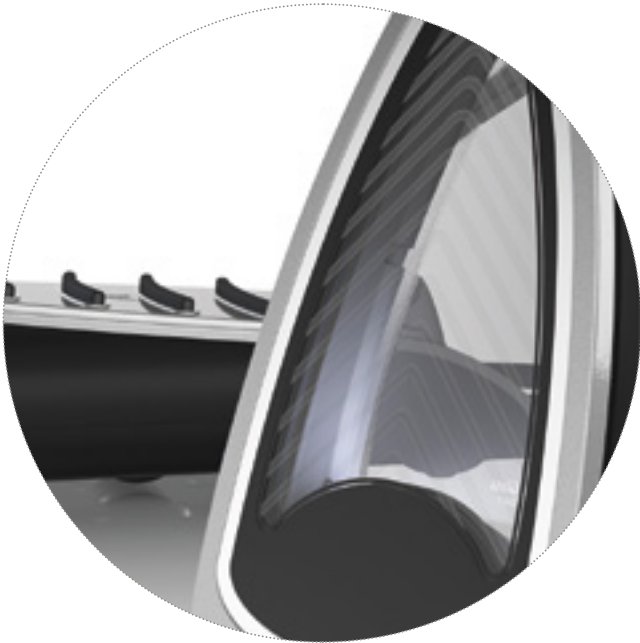

Excellent thermal shock resistance

When faced with extreme conditions, this glass-ceramic simply will not budge.

Next

Designing the future

Glass-ceramic is versatile. In the future, this material will be found in many applications we are not even dreaming of today.

© Morphy Richards Redefine Collection