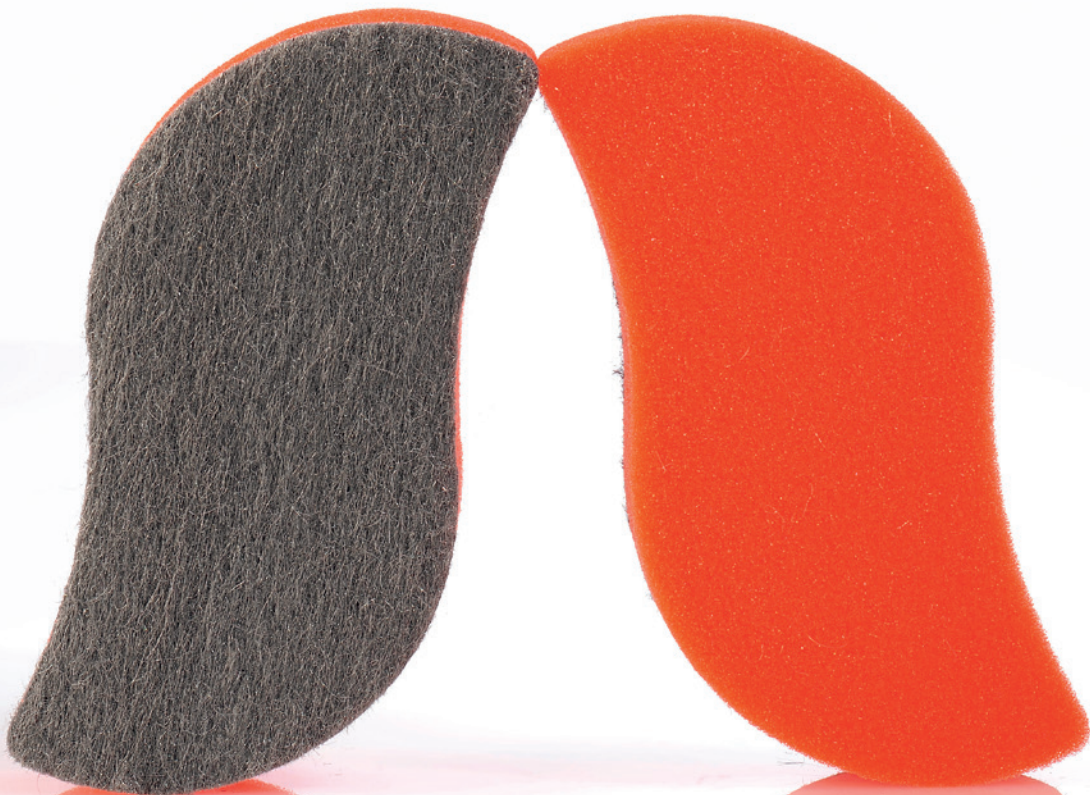

Where to get our Dry Wiper!

SCHOTT
ROBAX®