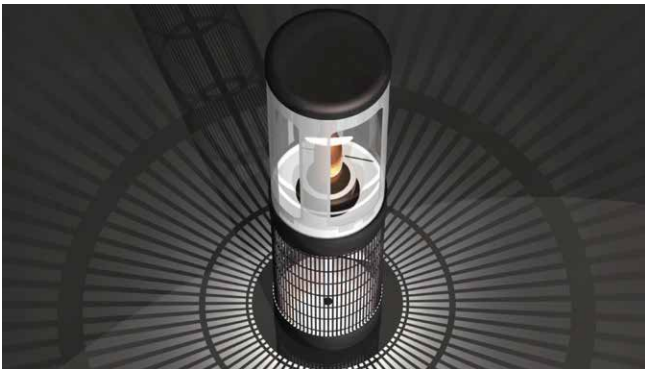

A row of seven glass display cases is mounted on a wall with vertical wood-grain paneling. Each case is illuminated from within, showing various objects. The cases are arranged in a line that recedes into the distance. The lighting is warm and focused on the items inside the cases.

It is often said that “what is on the inside matters the most” and in this case we could not agree more. High transparency, scratch resistance and geometrical accuracy make SCHOTT glass tubing and rods the ideal partner to showcase your products.

By using a round glass product display it enables complete focus on the product that is been presented. No attention is taken away by corners or edges due the cylindrical shape.

Whether it be used for high end retail, fashion, the latest technology gadgets or exquisite jewelry. SCHOTT glass tubes and rods enable you to present to the highest standards what matters the most to you.

The glass tubing and rods are available in diameters from 3 mm up to 460 mm with a length up to 10,000 mm depending on the type used.

all images by The Set Company®

Application Examples

Benefits:

- Cylindrical shape
- Special coatings
- Customised design
- High transparency
- Thermal shock resistance