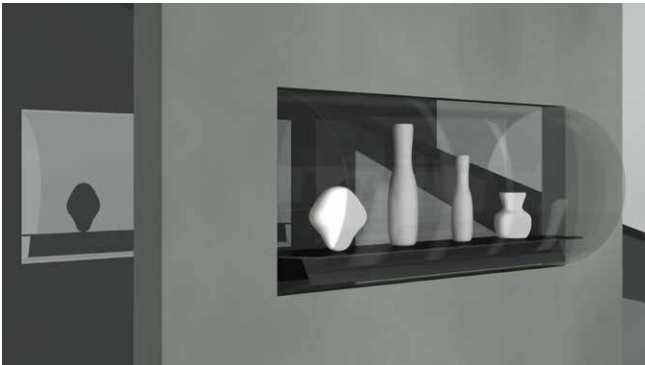

A row of seven glass display cases is mounted on a wall with vertical wood-grain paneling. Each case is illuminated from within, showing various objects. The cases are arranged in a line that recedes into the distance. The lighting is warm and focused on the items inside the cases.

It is often said that “what is on the inside matters the most” and in this case we could not agree more. High transparency, scratch resistance and geometrical accuracy make SCHOTT glass tubing and rods the ideal partner to showcase your products.

By using a round glass product display it enables complete focus on the product that is been presented. No attention is taken away by corners or edges due the cylindrical shape.

Whether it be used for high end retail, fashion, the latest technology gadgets or exquisite jewelry. SCHOTT glass tubes and rods enable you to present to the highest standards what matters the most to you.

The glass tubing and rods are available in diameters from 3 mm up to 460 mm with a length up to 10,000 mm depending on the type used.

all images by The Set Company®

Application Examples

Benefits:

- Cylindrical shape
- Special coatings
- Customised design
- High transparency
- Thermal shock resistance