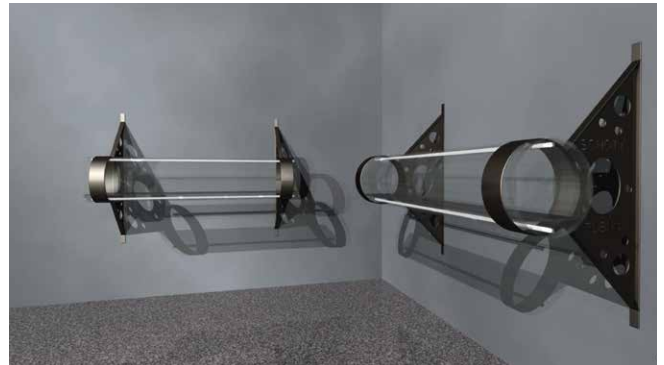

It is often said that “what is on the inside matters the most” and in this case we could not agree more. High transparency, scratch resistance and geometrical accuracy make SCHOTT glass tubing and rods the ideal partner to showcase your products.

By using a round glass product display it enables complete focus on the product that is been presented. No attention is taken away by corners or edges due the cylindrical shape.

Whether it be used for high end retail, fashion, the latest technology gadgets or exquisite jewelry. SCHOTT glass tubes and rods enable you to present to the highest standards what matters the most to you.

The glass tubing and rods are available in diameters from 3 mm up to 460 mm with a length up to 10,000 mm depending on the type used.

all images by The Set Company®

Application Examples

Benefits:

- Cylindrical shape
- Special coatings
- Customised design
- High transparency
- Thermal shock resistance