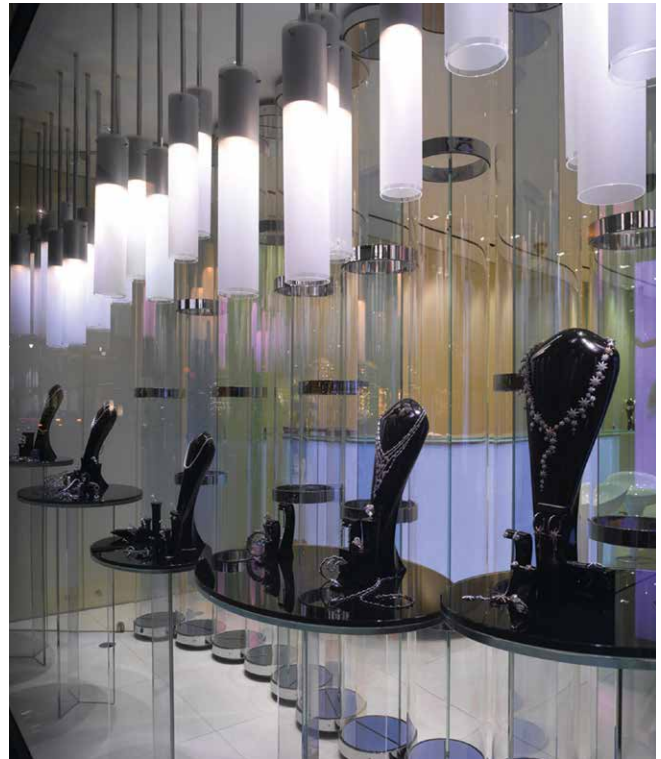

A row of seven glass display cases is mounted on a wall with vertical wood-grain paneling. Each case is illuminated from within, showing various objects. The cases are arranged in a line that recedes into the distance. The lighting is warm and focused on the items inside the cases.

SCHOTT
glass made of ideas

Product Presentation

Glass tubing solutions

Product Presentation - a complete new perspective

Image by Adrian Haddad for Qela

Qela Store/Qatar/DURATAN®

Boodles Jeweler/Great Britain/DURAN®

It is often said that “what is on the inside matters the most” and in this case we could not agree more. High transparency, scratch resistance and geometrical accuracy make SCHOTT glass tubing and rods the ideal partner to showcase your products.

By using a round glass product display it enables complete focus on the product that is been presented. No attention is taken away by corners or edges due the cylindrical shape.

Whether it be used for high end retail, fashion, the latest technology gadgets or exquisite jewelry. SCHOTT glass tubes and rods enable you to present to the highest standards what matters the most to you.