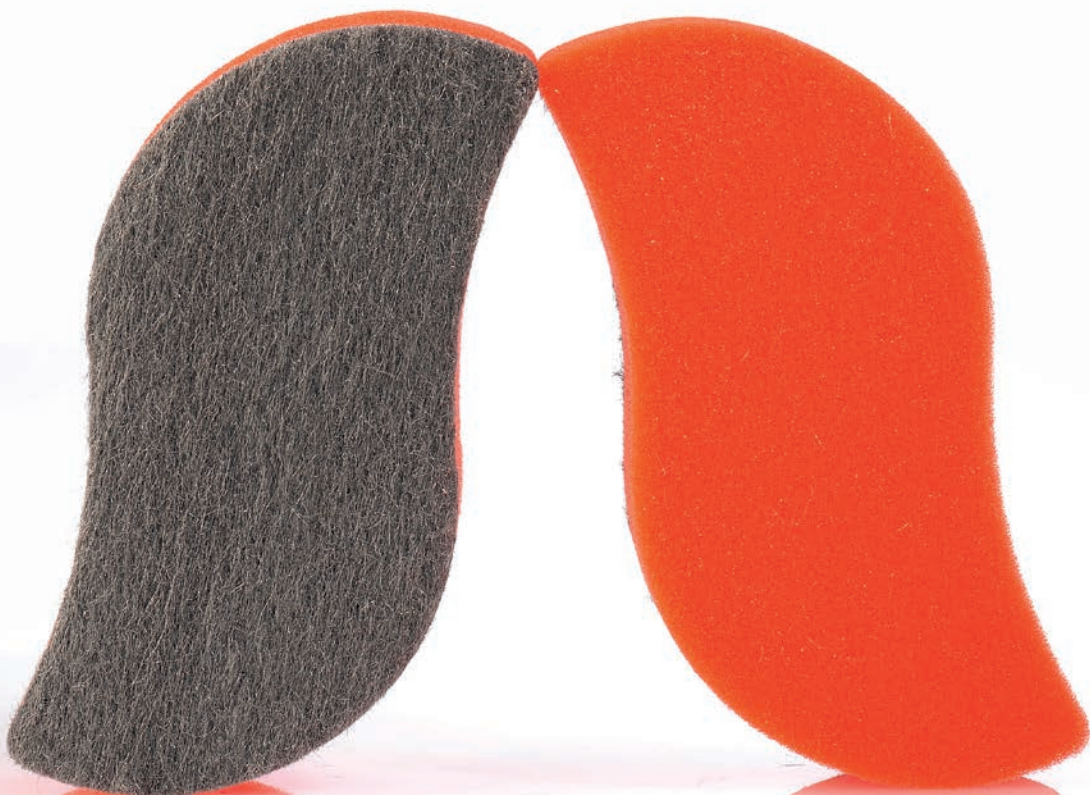

# Where to get our Dry Wiper!

SCHOTT  
ROBAX®

The Dry Wiper is a cleaning pad designed for SCHOTT ROBAX® glass-ceramic panels in fireplaces and stoves. With Dry Wiper chemical leaning substances are no longer necessary.

Home Tech  
SCHOTT North America, Inc.  
5530 Shepherdsville Road  
Louisville, KY 40228  
USA  
Phone (800)822-0600  
Fax (502)966-4976  
info.robax@us.schott.com  
[www.schott.com/drywiper](http://www.schott.com/drywiper)