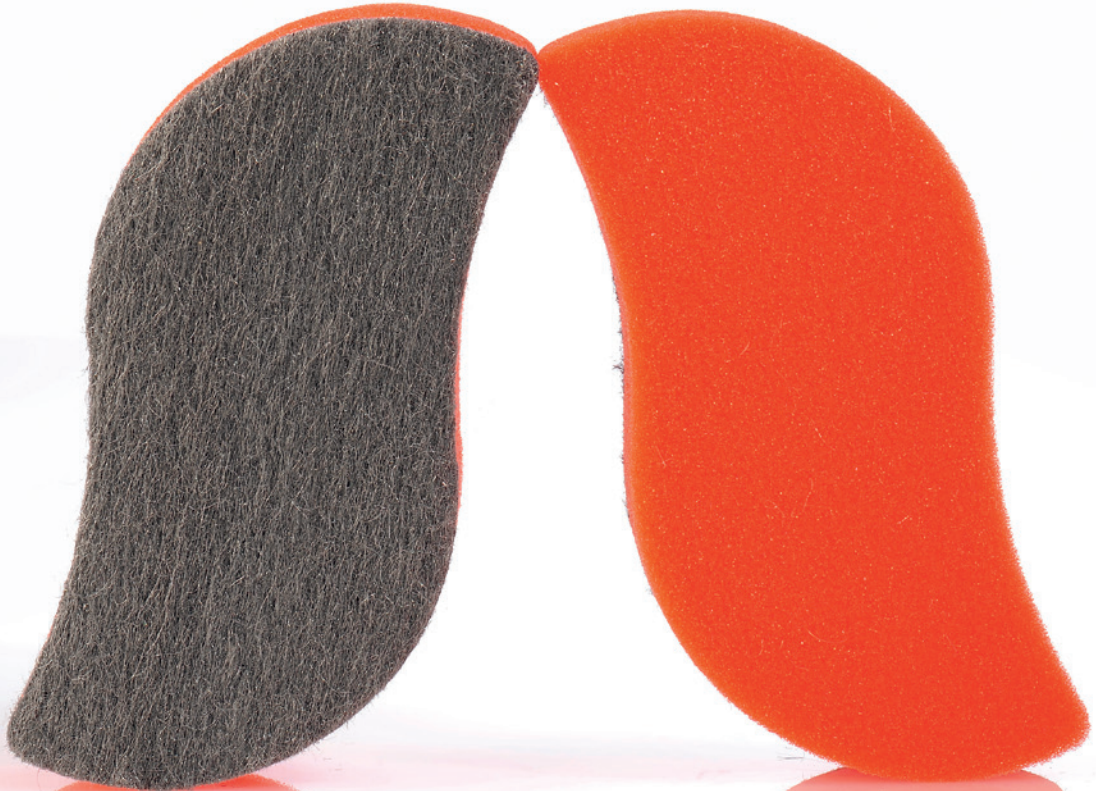

Where to get our Dry Wiper!

SCHOTT
ROBAX®