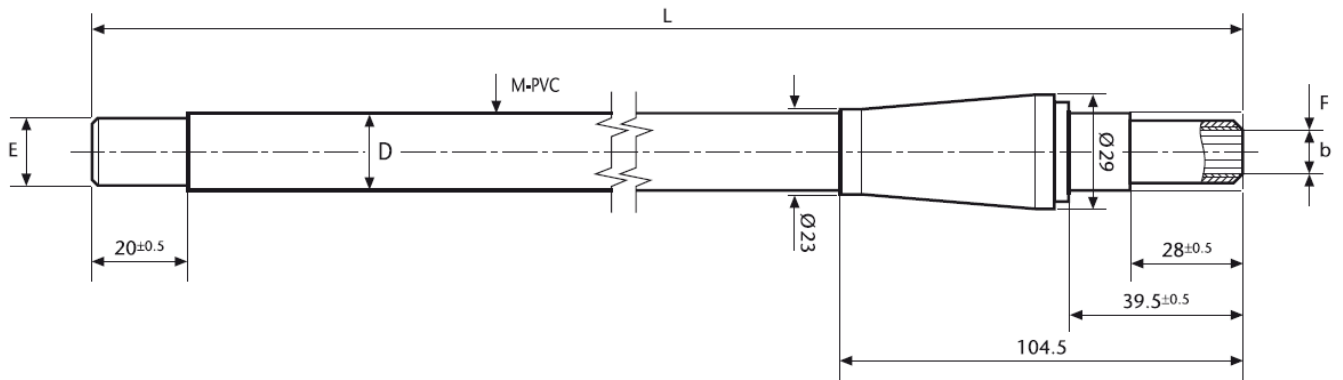

Benefit

- High flexibility for different illumination techniques as well as remote illumination.

Cold light source **	Part No.	Type	Length	End tip Ø	End tip length	Active Ø branch	Jacketing material	Outer Ø Jacketing	Light source adapter Ø
			(L)	(E)	(l)	(b)		(D)	(F)
KL 300 LED	121 101		600 mm 23.62"	6 mm 0.24"	20 mm 0.79"	4,5 mm 0.16"	Megolon	6,5 mm 0.26"	9 mm 0.35"
	171 101		1000 mm 39.37"	6 mm 0.24"	20 mm 0.79"	4,5 mm 0.16"	Megolon	6,5 mm 0.26"	9 mm 0.35"
KL 1500 HAL KL 1600 LED KL 2500 LED KL 2500 LCD	155 101	1 br.	1000 mm 39.37"	6 mm 0.24"	20 mm 0.79"	3.0 mm 0.12"	M-PVC	6.8 mm 0.27"	10 mm 0.39"
	155 100		1000 mm 39.37"	6 mm 0.24"	20 mm 0.79"	5.0 mm 0.20"	M-PVC	9.8 mm 0.39"	10 mm 0.39"
	155 102		1600 mm 62.99"	6 mm 0.24"	20 mm 0.79"	5.0 mm 0.20"	M-PVC	9.8 mm 0.39"	10 mm 0.39"
	155 103		1000 mm 39.37"	10 mm 0.39"	20 mm 0.79"	8.0 mm 0.32"	M-PVC	14 mm 0.55"	10 mm 0.39"
	155 104		1000 mm 39.37"	10 mm 0.39"	20 mm 0.79"	9.0 mm 0.35"	M-PVC	14 mm 0.55"	10 mm 0.39"
KL 2500 LCD	250 102		1000 mm 39.37"	17 mm 0.67"	20 mm 0.79"	15 mm 0.59"	M-PVC	21.2 mm 0.84"	18 mm 0.71"
	250 103		1500 mm 59.06"	17 mm 0.67"	20 mm 0.79"	15 mm 0.59"	M-PVC	21.2 mm 0.84"	18 mm 0.71"

Version 01.2017

** and discontinued KL 1500 products (KL 1500 compact, KL 1500 LCD, KL 1500 LED, KL 1500 LED Plus)

Flexible Light Guides, 1-branch

Flexible Light Guides, 1-branch – KL 1500 LCD, KL 2500 LCD