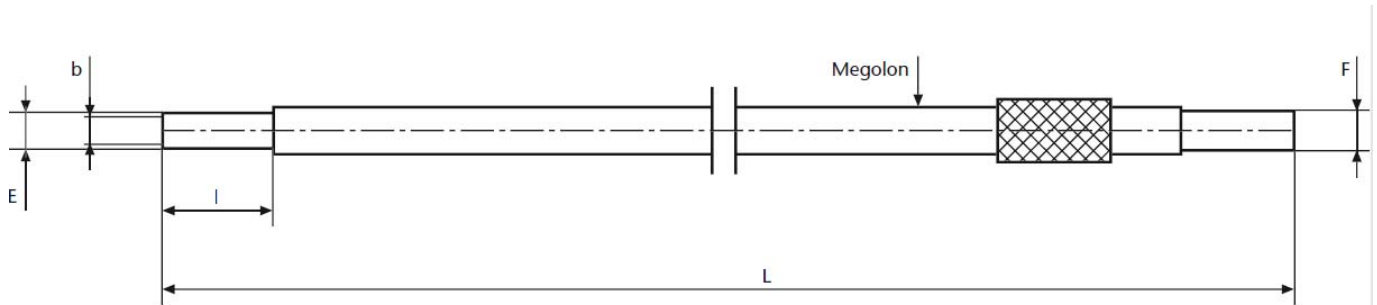

Flexible Light Guides, 1-branch

Flexible Light Guides, 1-branch – KL 1500 LCD, KL 2500 LCD