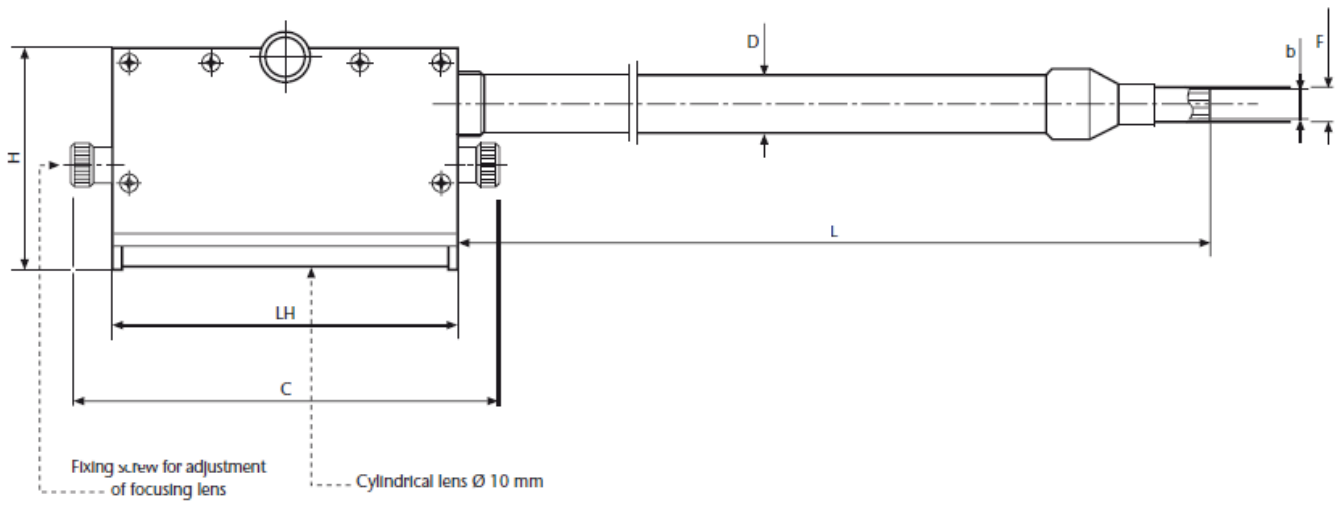

Lightlines

All specifications are subject to change without prior notice. This datasheet or any extracts thereof may only be used in other publications with express permission of SCHOTT. © SCHOTT AG

Lighting and Imaging
SCHOTT AG
Hattenbergstrasse 10
55122 Mainz
Germany
Phone: +49 (0) 6131/66-7796
Fax: +49 (0) 6131/66-7850
lightingimaging@schott.com
www.schott.com/lightingimaging

SCHOTT
glass made of ideas