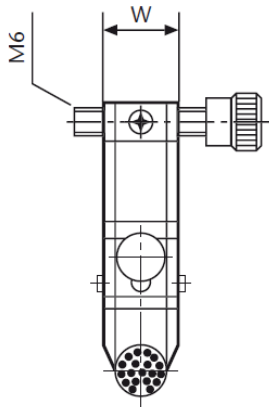

Lightlines

All specifications are subject to change without prior notice. This datasheet or any extracts thereof may only be used in other publications with express permission of SCHOTT. © SCHOTT AG

Lighting and Imaging
SCHOTT AG
Hattenbergstrasse 10
55122 Mainz
Germany
Phone: +49 (0) 6131/66-7796
Fax: +49 (0) 6131/66-7850
lightingimaging@schott.com
www.schott.com/lightingimaging

SCHOTT
glass made of ideas