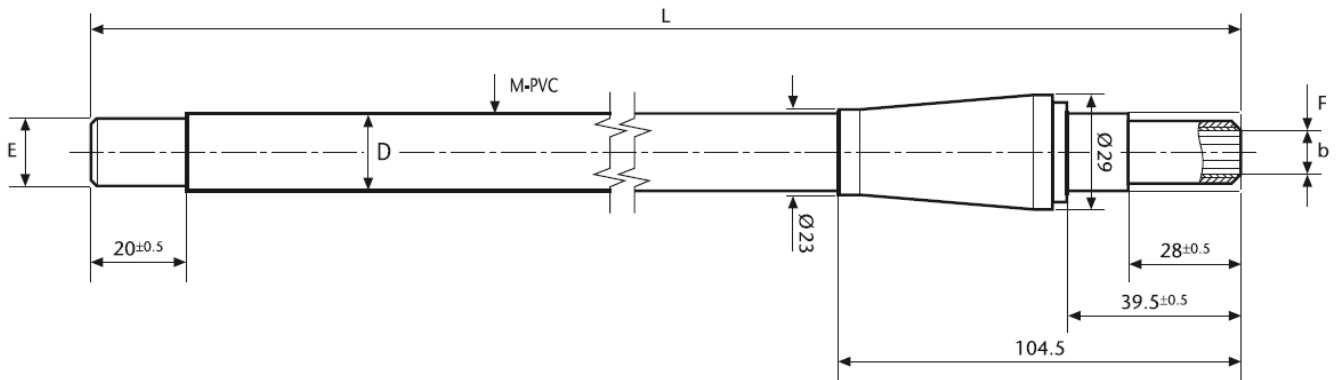

## Benefit

- High flexibility for different illumination techniques as well as remote illumination.

Cold light source **	Part No.	Type	Length	End tip Ø	End tip length	Active Ø branch	Jacketing material	Outer Ø Jacketing	Light source adapter Ø
			(L)	(E)	(l)	(b)		(D)	(F)
KL 1500 HAL KL 1600 LED KL 2500 LED KL 2500 LCD	155 101	1 br.	1000 mm 39.37"	6 mm 0.24"	20 mm 0.79"	3.0 mm 0.12"	M-PVC	6.8 mm 0.27"	10 mm 0.39"
	155 100		1000 mm 39.37"	6 mm 0.24"	20 mm 0.79"	5.0 mm 0.20"	M-PVC	9.8 mm 0.39"	10 mm 0.39"
	155 102		1600 mm 62.99"	6 mm 0.24"	20 mm 0.79"	5.0 mm 0.20"	M-PVC	9.8 mm 0.39"	10 mm 0.39"
	155 103		1000 mm 39.37"	10 mm 0.39"	20 mm 0.79"	8.0 mm 0.32"	M-PVC	14 mm 0.55"	10 mm 0.39"
	155 104		1000 mm 39.37"	10 mm 0.39"	20 mm 0.79"	9.0 mm 0.35"	M-PVC	14 mm 0.55"	10 mm 0.39"
KL 2500 LCD	250 102		1000 mm 39.37"	17 mm 0.67"	20 mm 0.79"	15 mm 0.59"	M-PVC	21.2 mm 0.84"	17 mm 0.67"
	250 103		1500 mm 59.06"	17 mm 0.67"	20 mm 0.79"	15 mm 0.59"	M-PVC	21.2 mm 0.84"	17 mm 0.67"

## Flexible Light Guides, 1-branch

Flexible Light Guides, 1-branch – KL 1500 LCD, KL 2500 LCD

Flexible Light Guides, 1-branch – KL 2500 LCD only