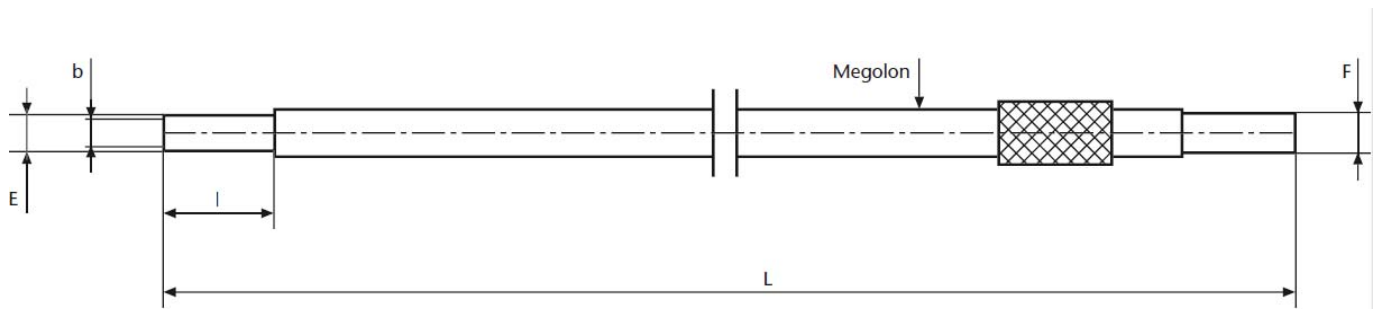

Flexible Light Guides, 1-branch

Flexible Light Guides, 1-branch – KL 1500 LCD, KL 2500 LCD