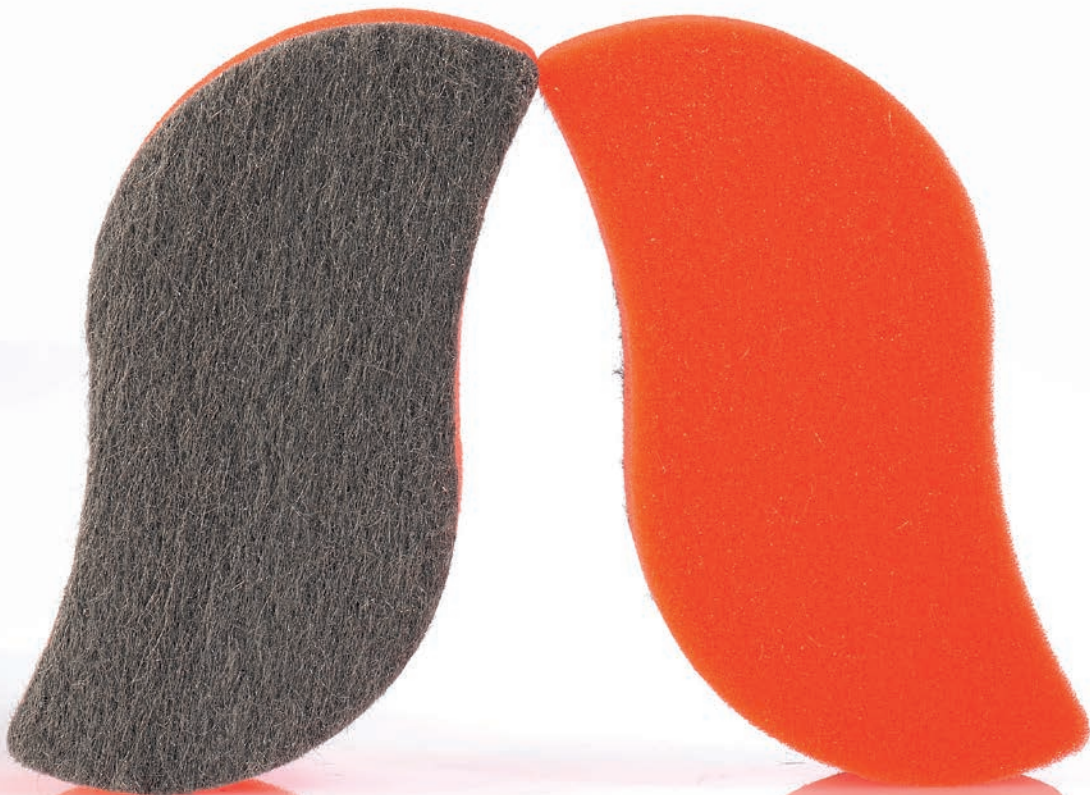

Where to get our Dry Wiper!

SCHOTT
ROBAX®