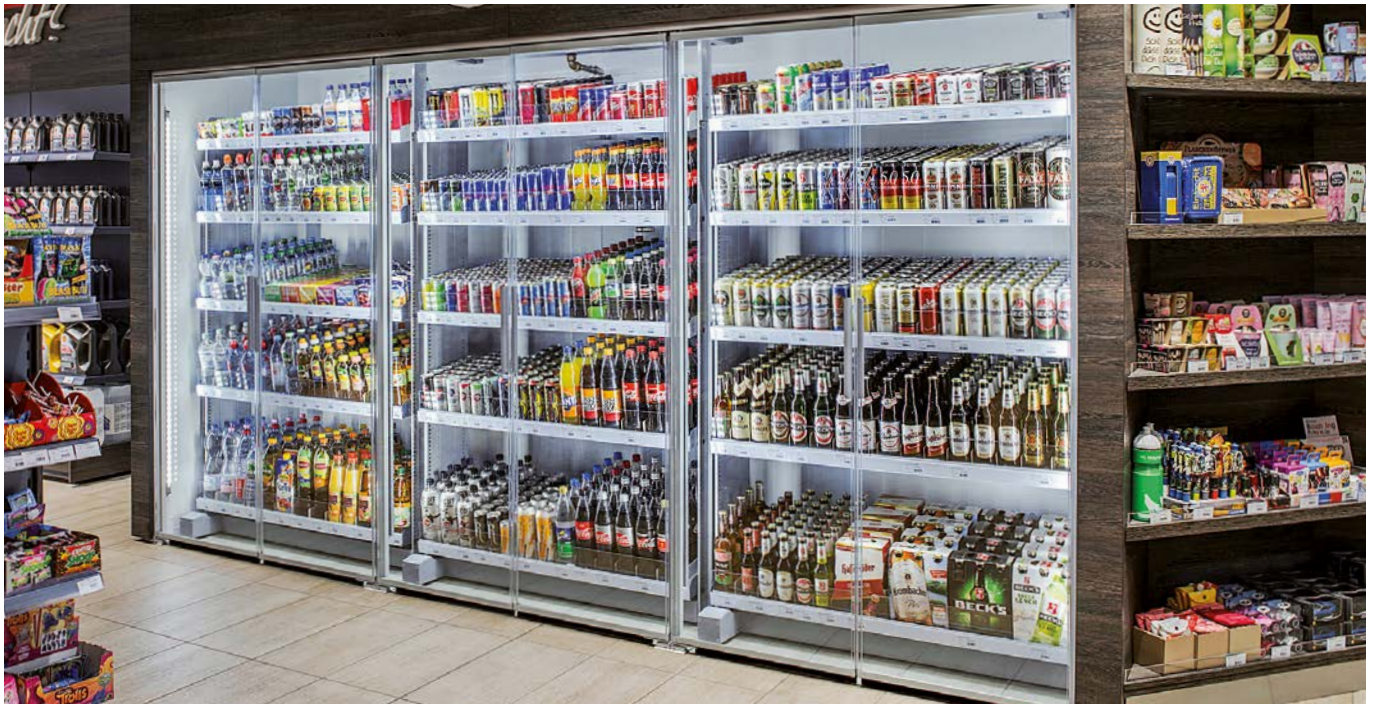

# High visibility for food presentation

SCHOTT Termofrost® CRS View: transparent doors for cold rooms

SCHOTT Termofrost CRS T.View: perfect visual presentation for easy orientation.

## Product description

SCHOTT Termofrost® CRS View is a double-glazing glass door system designed to improve the visibility of drinks, dairy products, flowers or fresh meat displayed in cold rooms within supermarkets, petrol stations, kiosks, flower shops or cash & carry markets.

The door system turns the front of a cold room into an exciting merchandising area. Eliminated vertical or very slim door frames enlarge the display area and provide a panoramic view to chilled products or food. Due to the superior design and manufacturing, our cold storage door system helps to control temperatures and combines attractive presentation with energy efficiency.