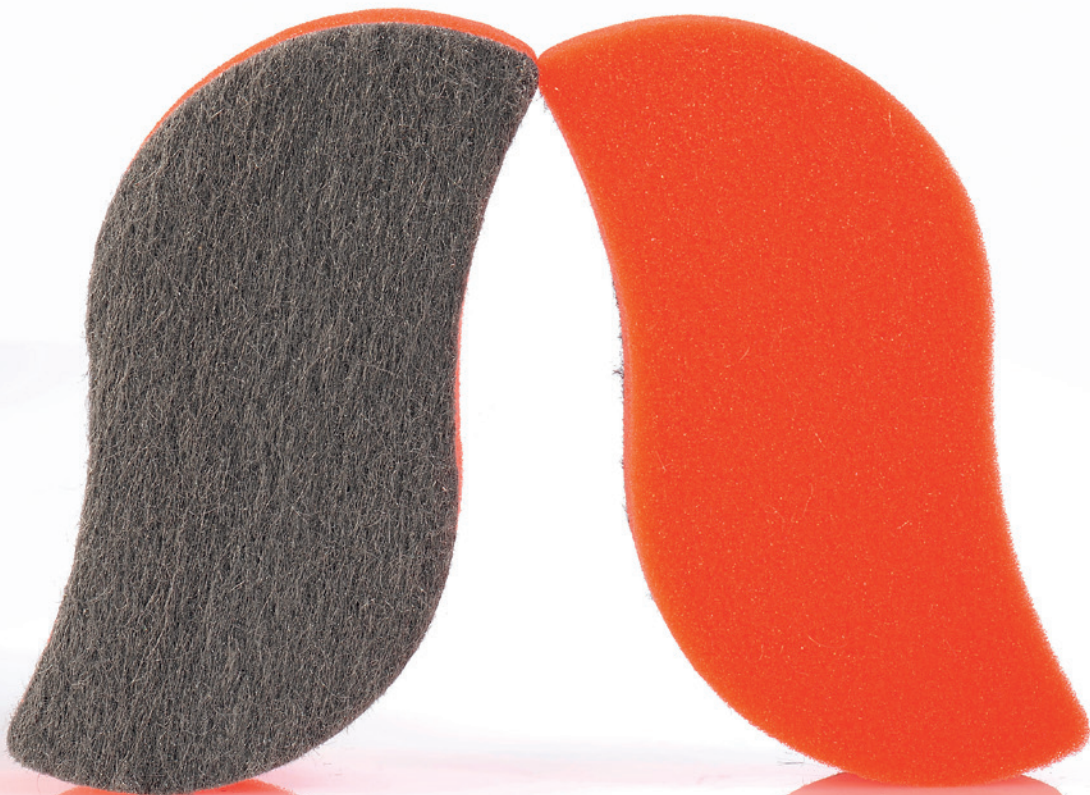

Where to get our Dry Wiper!

SCHOTT  
ROBAX®

The Dry Wiper is a cleaning pad designed for SCHOTT ROBAX® glass-ceramic panels in fireplaces and stoves. With Dry Wiper chemical cleaning substances are no longer necessary.

SCHOTT AG  
Hattenbergstrasse 10  
55122 Mainz  
Germany  
Phone +49 (0)6131/66-25431  
info.robax@schott.com