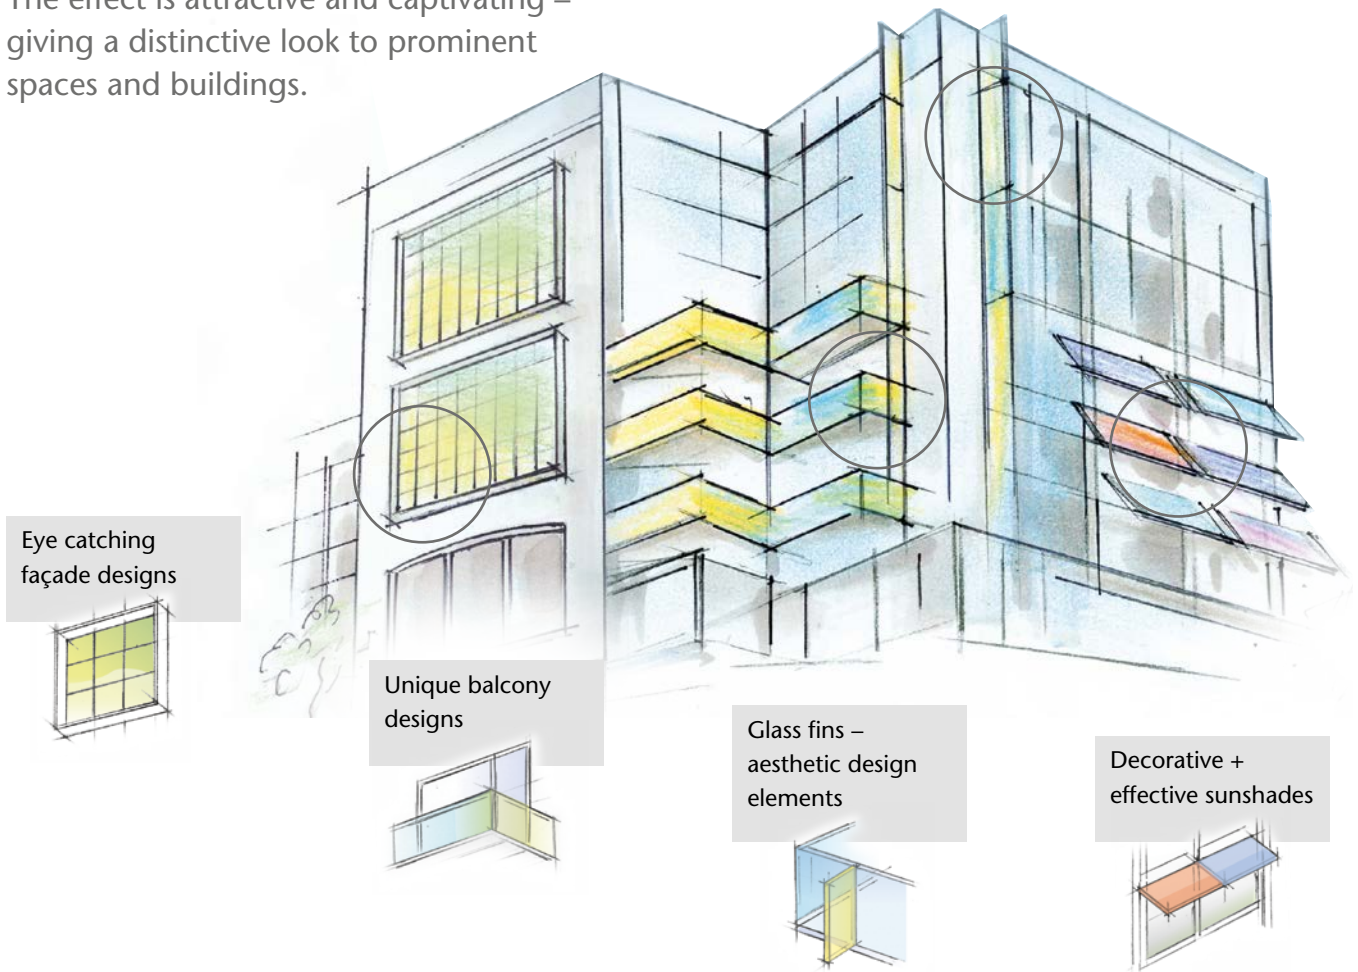

## Interplay of colour and effect for outdoor applications – an ideal material for architects, designers and artists

SCHOTT NARIMA® is impressive. The glass colour varies depending on the position of the sun and the onlooker. The effect is attractive and captivating – giving a distinctive look to prominent spaces and buildings.

**"Fins" project**  
Grand Canal Square – Dublin, Ireland

- Transparent structure for a fully glass façade
- NARIMA® glass fins exceeding 3 m in length for a contrasting look
- Applied as highly stable, triple glass laminates