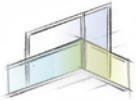

SCHOTT NARIMA®

Examples of creative outdoor applications

"Balcony" project
Fulton – Paris, France
KOH-I-NOOR – Montpellier, France

- Sculptural architecture along the Seine in Paris
- NARIMA® used as balcony glazing to give emphasis to the modern and dynamic window façade
- Highly reflective properties for extra balcony privacy
- NARIMA® is thermally tempered with a highly durable coating and used as extra decorative elements on the façade