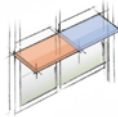

**"Fins" project**  
Grand Canal Square – Dublin, Ireland

- Transparent structure for a fully glass façade
- NARIMA® glass fins exceeding 3 m in length for a contrasting look
- Applied as highly stable, triple glass laminates