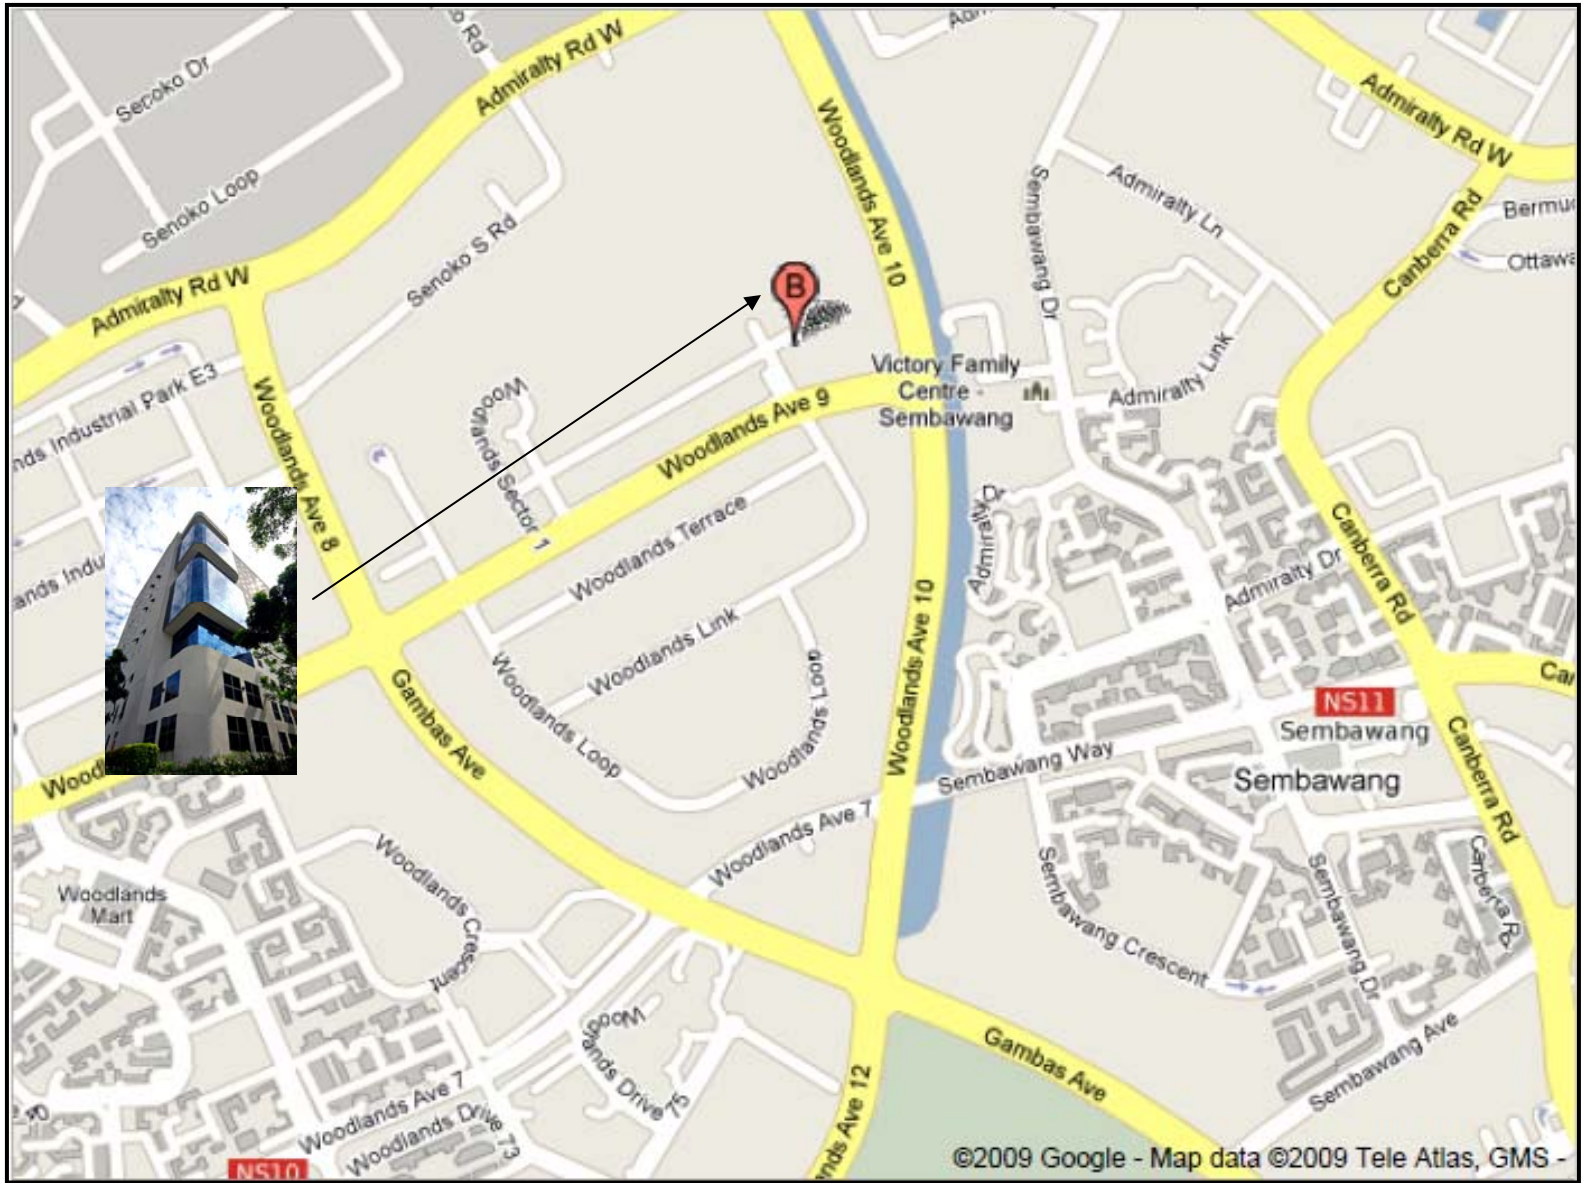

Directions to SCHOTT Electronic Packaging Asia Pte. Ltd.

A

B

Travel Times
From Changi Airport ca 45 mins

- A** SCHOTT Electronic Packaging Asia P/L
Blk 209 Woodlands Ave 9 #01-57/58
Woodlands Spectrum II Singapore 738959
Tel: +65 6424 8600
Fax: +65 6424 8658
- B** Changi Airport

©2009 Google - Map data ©2009 Tele Atlas, GMS -