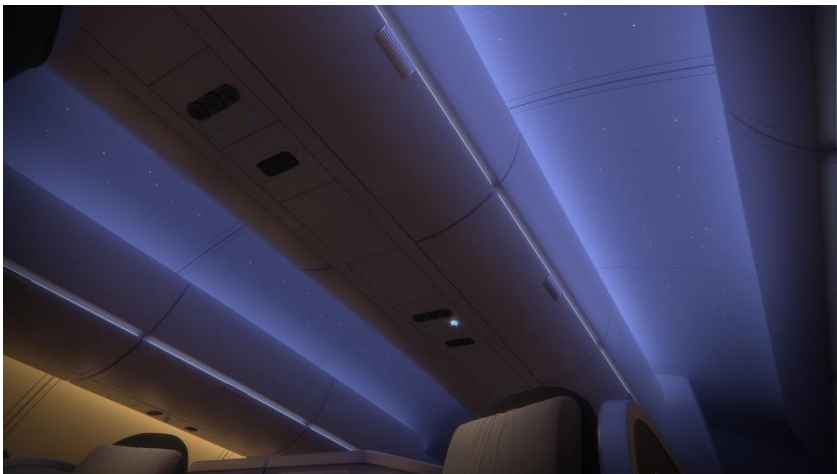

SCHOTT® HelioFlex

Highly flexible fiber optic cables for Spot Lights and Star Ceiling

Mood Lighting with SCHOTT® HelioFlex

Functional Lighting with SCHOTT® HelioFlex

Product Benefits

One light source in combination with SCHOTT® HelioFlex can create various numbers of spots

No EMI, heat or humidity issues at light-output

Product Characteristics

Through the technical approach of having light guides and light sources separated, customized illumination can be created even if the space is limited. With SCHOTT® HelioFlex the critical parts are already qualified by major aircraft manufacturers.

The system stands for very high flexibility and can either create mood lighting or functional illumination. One LED light source can cover several applications in the cabin, a monument or on the seat. The visible part of the light spot can easily be customized to meet the overall seat and cabin design.

SCHOTT® HelioFlex for Star Ceiling application

Recommended Applications
Functional light e.g. for reading, mood lighting or stowage lighting in panels or various monuments and seats
Mood lighting for various applications within the cabin