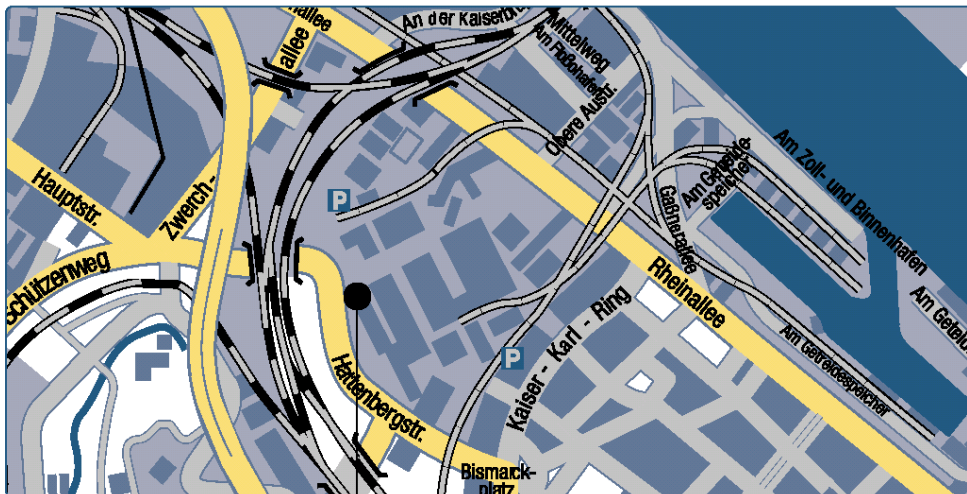

Main Administration Building and Plant

Main Admin Building and Works
Hattenbergstraße 10
55122 Mainz

Tel.: +49(0)6131 66-0
Fax: +49(0)6131 66-2000
E-Mail: info@schott.com
www.schott.com